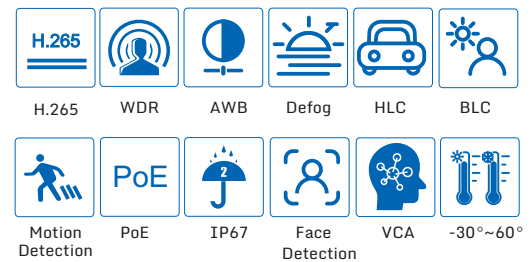

### KEY FEATURES:

- Up to 3 megapixel (2304 × 1296) resolution
- Support Onvif, can connect with any other Onvif complaint NVR
- H.265 video compression with high compression ratio, ROI (region of interest) encoding
- Progressive scan CMOS, capture motion video without incised margin
- Support dual stream, and the sub-stream for mobile surveillance
- High-performance and long service life Infrared LED, Approx. 20 to 30 meters IR range
- IR cut filter with auto switch
- PoE (Power over Ethernet)
- Ingress Protection level: IP66
- Electronic shutter for different surveillance environments
- Other functions: alarm, ROI, Mirror, Defog etc
- Support VCA, which is compatible with NVR for the second time of video searching and analyzing
- Self-Maintenance ,Stepless IR, Stepless White Light Mode